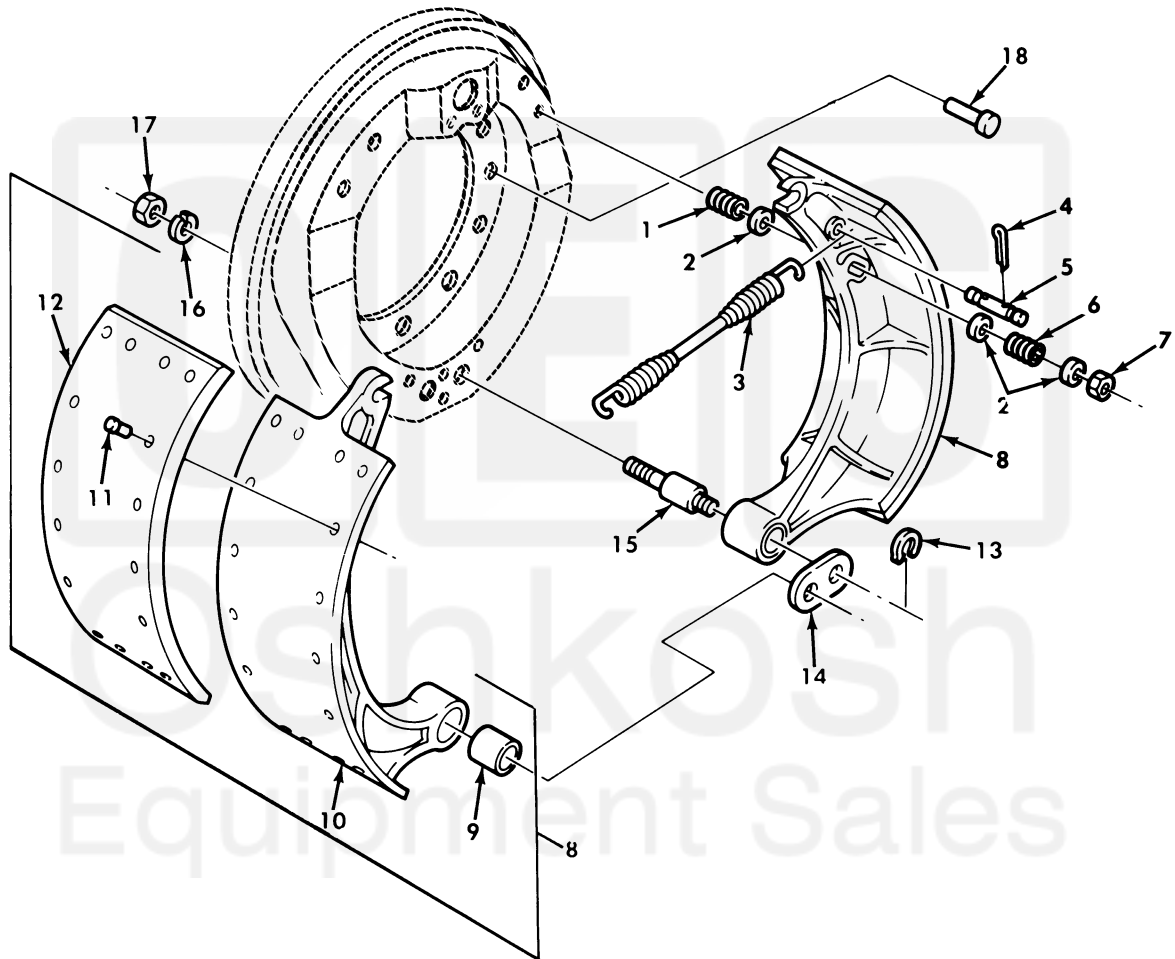

UNIT, DIRECT SUPPORT, AND GENERAL SUPPORT MAINTENANCE
REPAIR PARTS AND SPECIAL TOOLS LIST
TRUCK, 5-TON, 6X6, M809 SERIES TRUCKS (DIESEL)

Figure 167. Service Brakes, Front and Rear.

(1) ITEM NO	(2) SMR CODE	(3) NSN	(4) CAGEC	(5) PART NUMBER	(6) DESCRIPTION AND USABLE ON CODE (UOC)	(7) QTY
GROUP 1202 SERVICE BRAKES						
FIG. 167 SERVICE BRAKES, FRONT AND REAR						
1	PAOZZ	5360-01-036-8596	19207	11663025	SPRING, HELICAL, COMP PART OF KIT P/N 11677781.....	2
2	PAOZZ	5310-01-040-7465	19207	11663232	WASHER, RECESSED PART OF KIT P/N 11677781.....	6
3	PAOZZ	5360-00-797-9339	19207	7979339	SPRING, HELICAL, EXTE.....	1
4	PAOZZ	5315-00-842-3044	96906	MS24665-283	PIN, COTTER.....	4
5	PAOZZ	5315-00-740-9379	19207	7979330	PIN, GROOVED, HEADLES.....	2
6	PAOZZ	5360-01-037-1083	19207	11663233	SPRING, HELICAL, COMP PART OF KIT P/N 11677781.....	2
7	PAOZZ	5310-01-110-4242	19207	11663236	NUT, SELF-LOCKING, HE.....	2
8	PAOFF	2530-00-162-1986	19207	5705700	BRAKE SHOE SET.....	2
9	PAOZZ	3120-00-740-9567	19207	7979280	. BUSHING, SLEEVE.....	1
10	XAOZZ		19207	8758318	. SHOE.....	1
11	PAOZZ	5320-00-443-5065	19207	10896748	. RIVET, TUBULAR PART OF KIT P/N 5704496.....	16
12	KFOZZ		19207	11662833	. LINING PART OF KIT P/N 5704496....	1
13	PAOZZ	5310-00-797-9332	19207	7979332	WASHER, SLOTTED.....	2
14	PAOZZ	2530-00-204-3622	78500	1745-E-5	LINK, ANCHOR, BRAKE S.....	1
15	PAOZZ	5315-00-461-3835	78500	1759E5	PIN, SHOULDER, HEADLE.....	2
16	PAOZZ	5310-00-584-7888	96906	MS35338-51	WASHER, LOCK.....	2
17	PAOZZ	5310-00-275-9460	19207	7207919	NUT, PLAIN, HEXAGON.....	2
18	PFFZZ	5320-00-894-0081	19207	7979351	RIVET, SOLID.....	20

END OF FIGURE